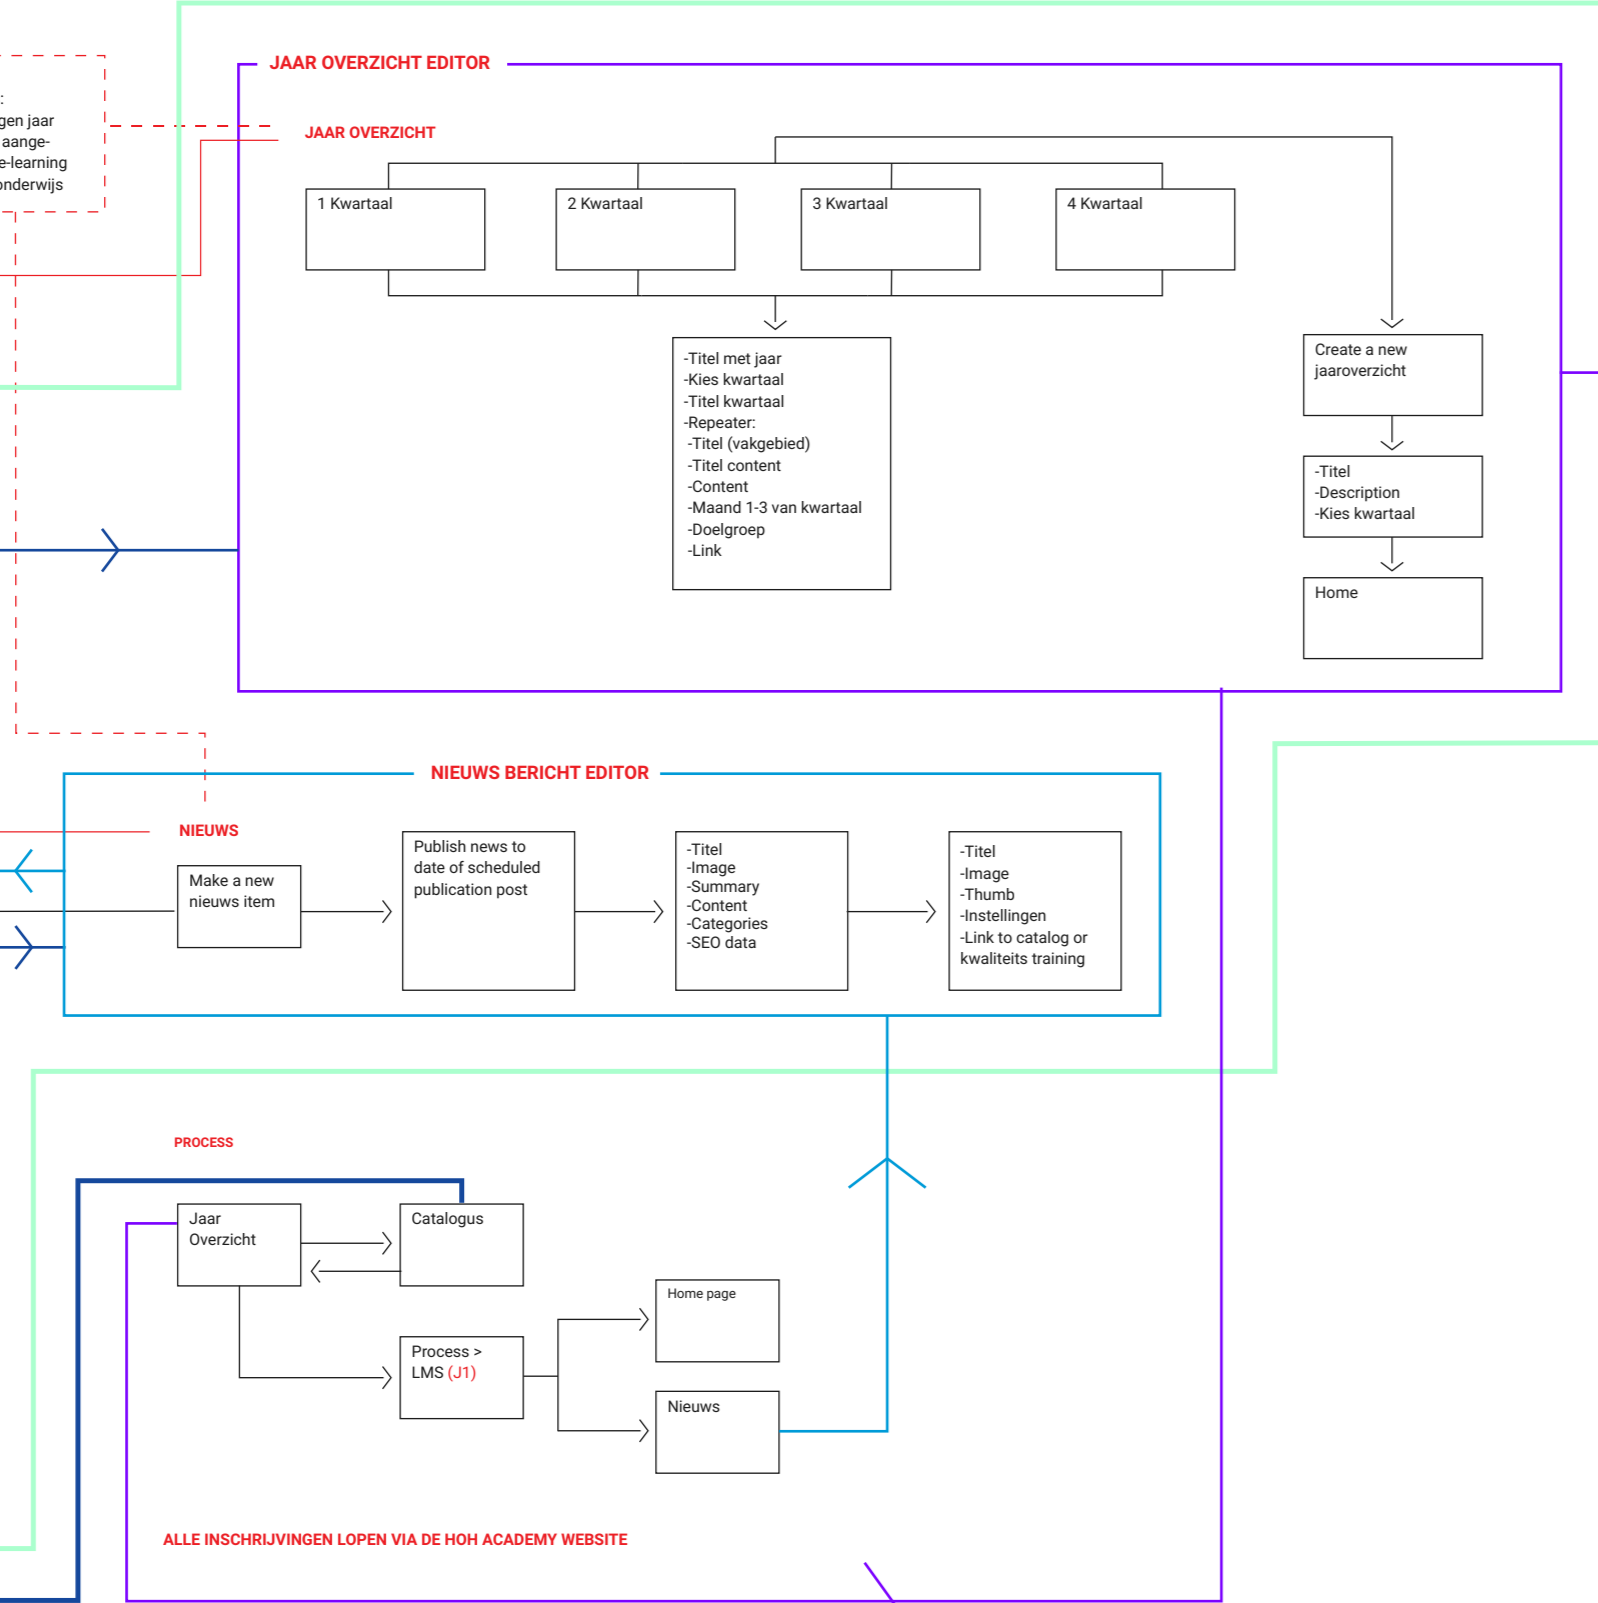

System Beheerder (help desk)

Jaar overzicht editor

Editor

Nieuws bericht editor

LMS beheerder

Skillslab beheerder

Clustermanager

Zorgmanager

DC

Gebruiker

Docent

SYSTEM PROCESS HOH ACADEMY - WEBSITE