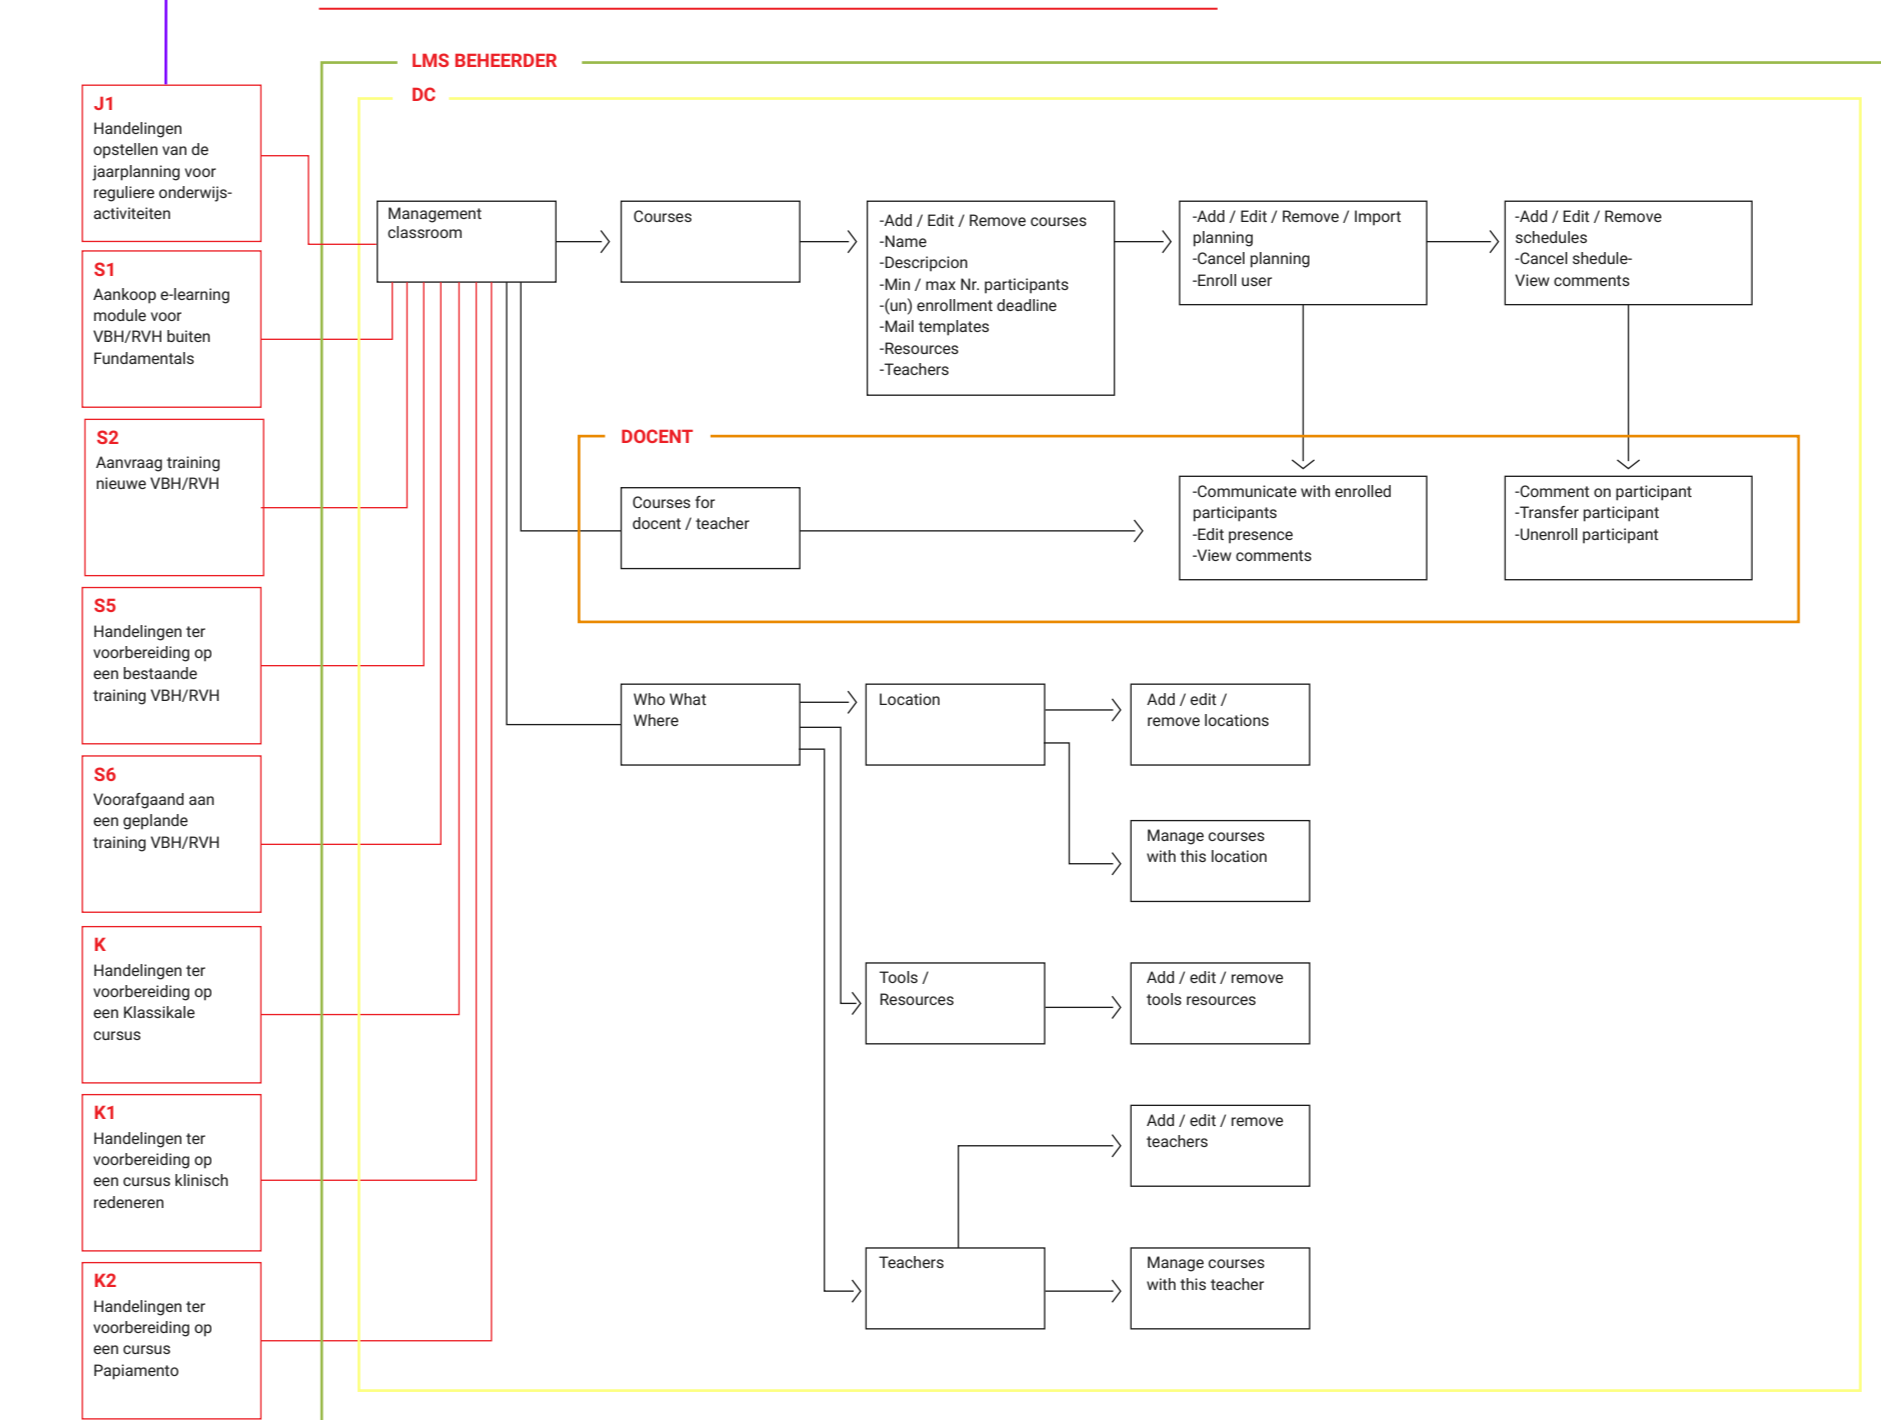

System Beheerder (help desk)

Jaar overzicht editor

Editor

Nieuws bericht editor

LMS beheerder

Skillslab beheerder

Clustermanager

Zorgmanager

DC

Gebruiker

Docent

SYSTEM PROCESS HOH ACADEMY - WEBSITE