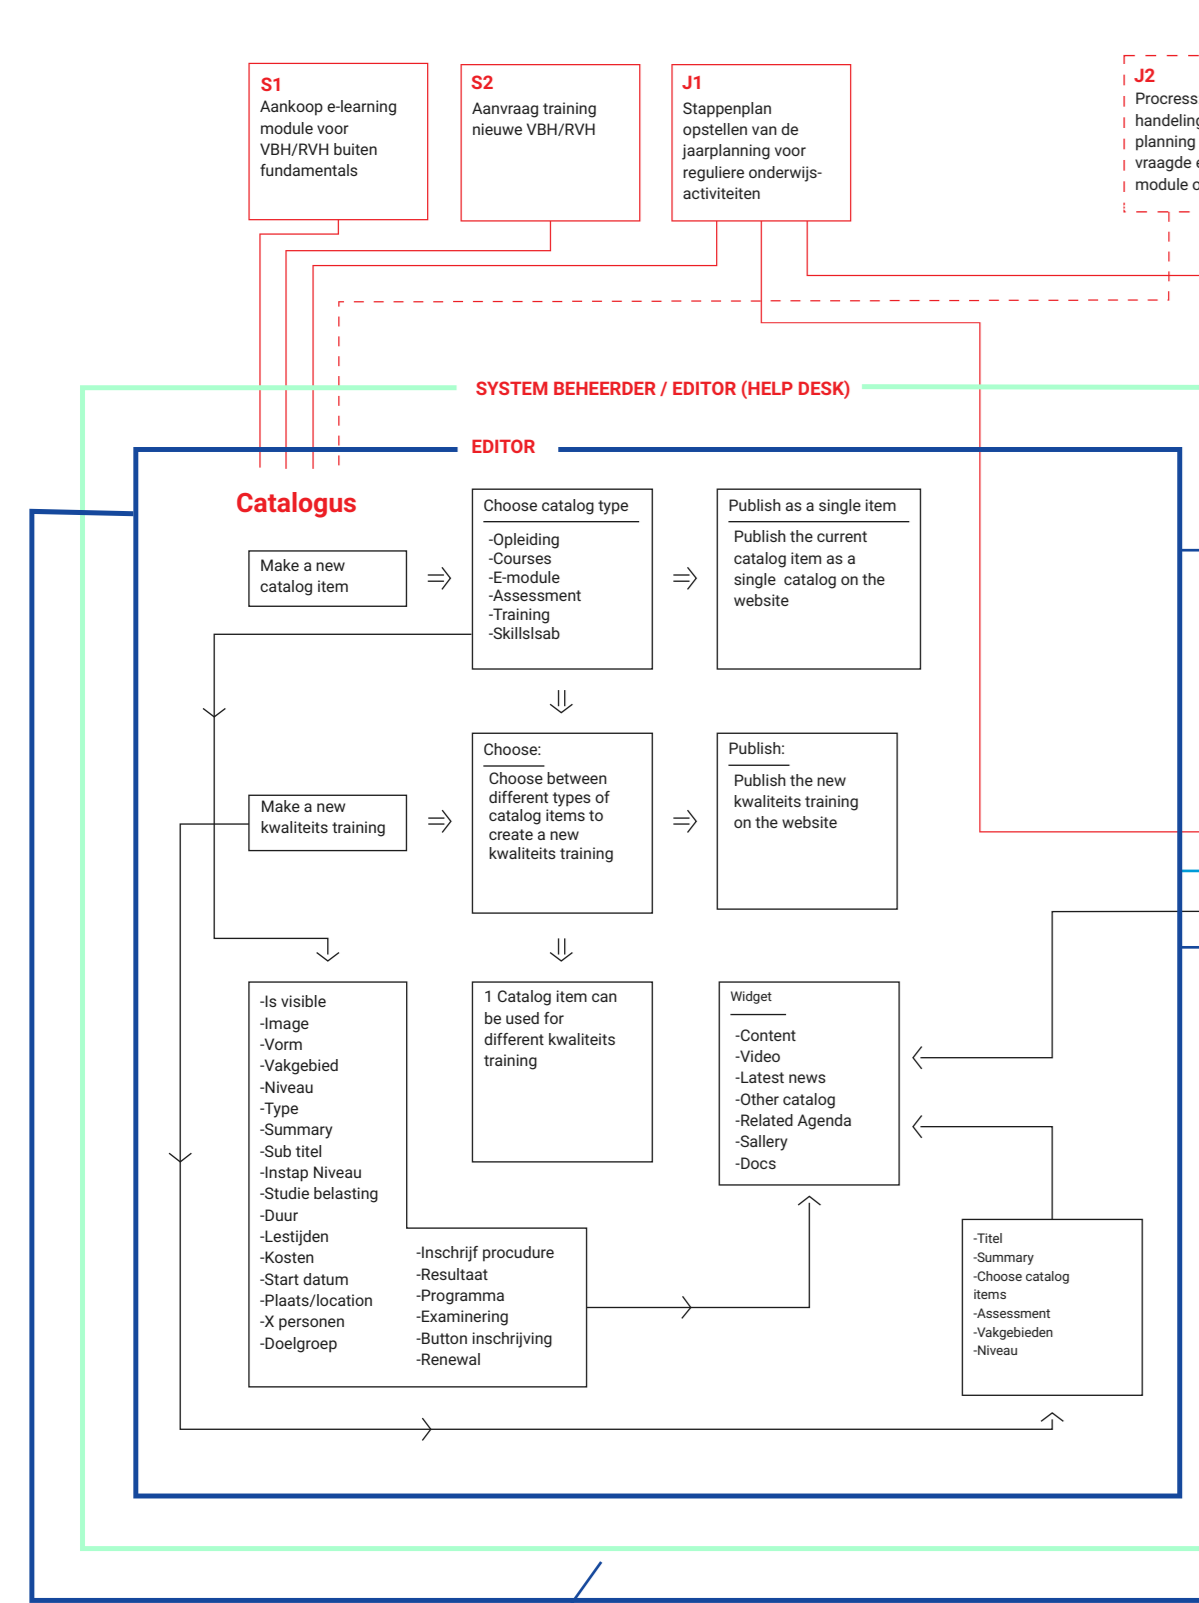

System Beheerder (help desk)

Jaar overzicht editor

Editor

Nieuws bericht editor

LMS beheerder

Skillslab beheerder

Clustermanager

Zorgmanager

DC

Gebruiker

Docent

SYSTEM PROCESS HOH ACADEMY - WEBSITE