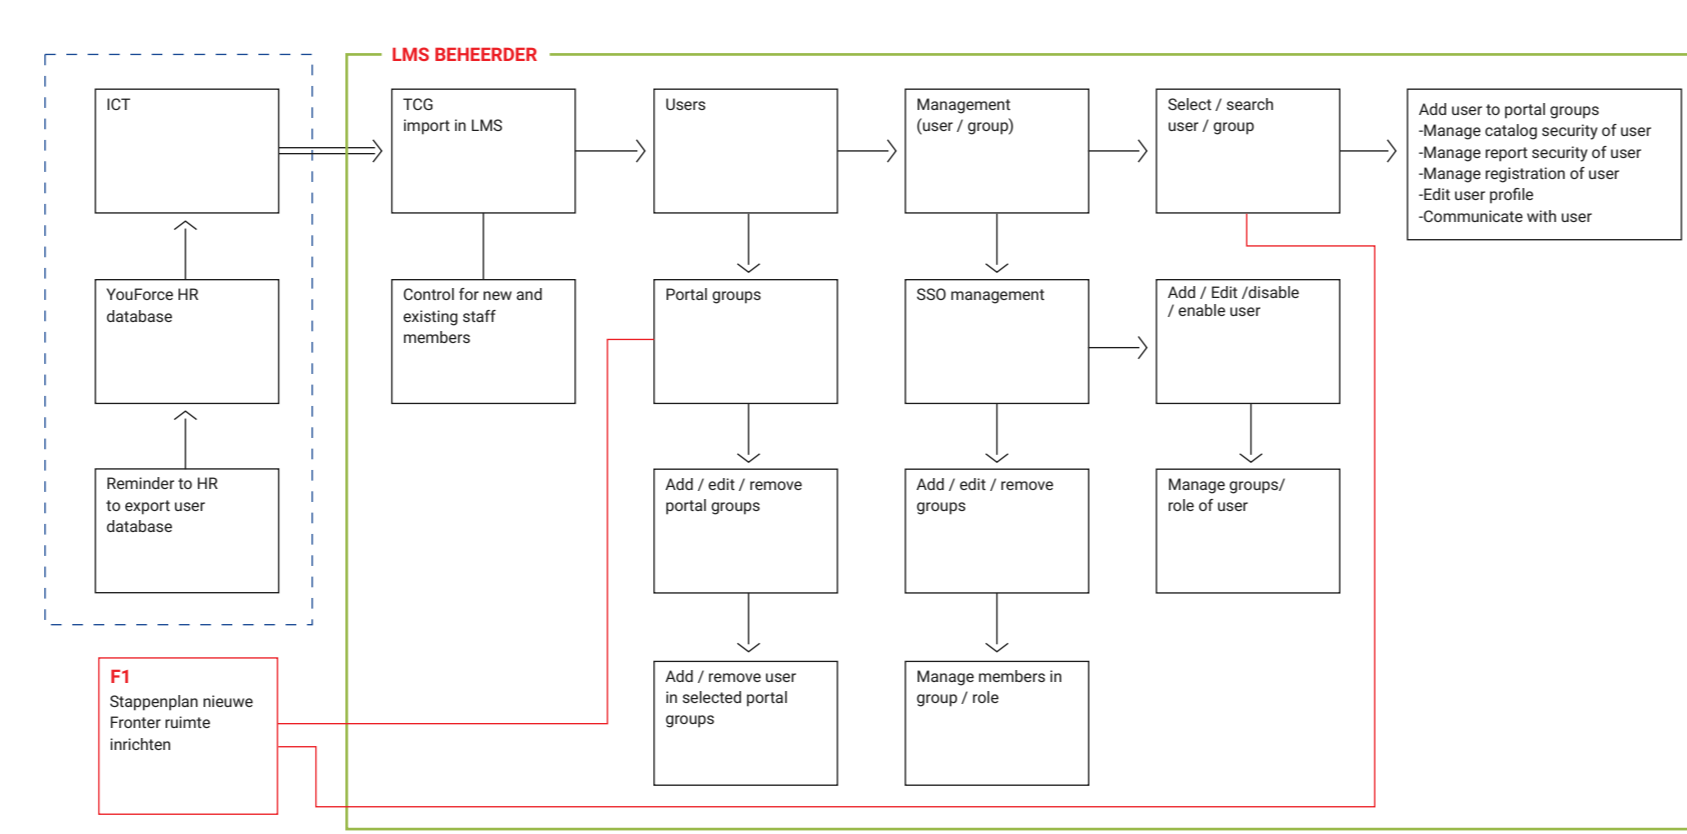

System Beheerder (help desk)

Jaar overzicht editor

Editor

Nieuws bericht editor

LMS beheerder

Skillslab beheerder

Clustermanager

Zorgmanager

DC

Gebruiker

Docent

SYSTEM PROCESS HOH ACADEMY - WEBSITE