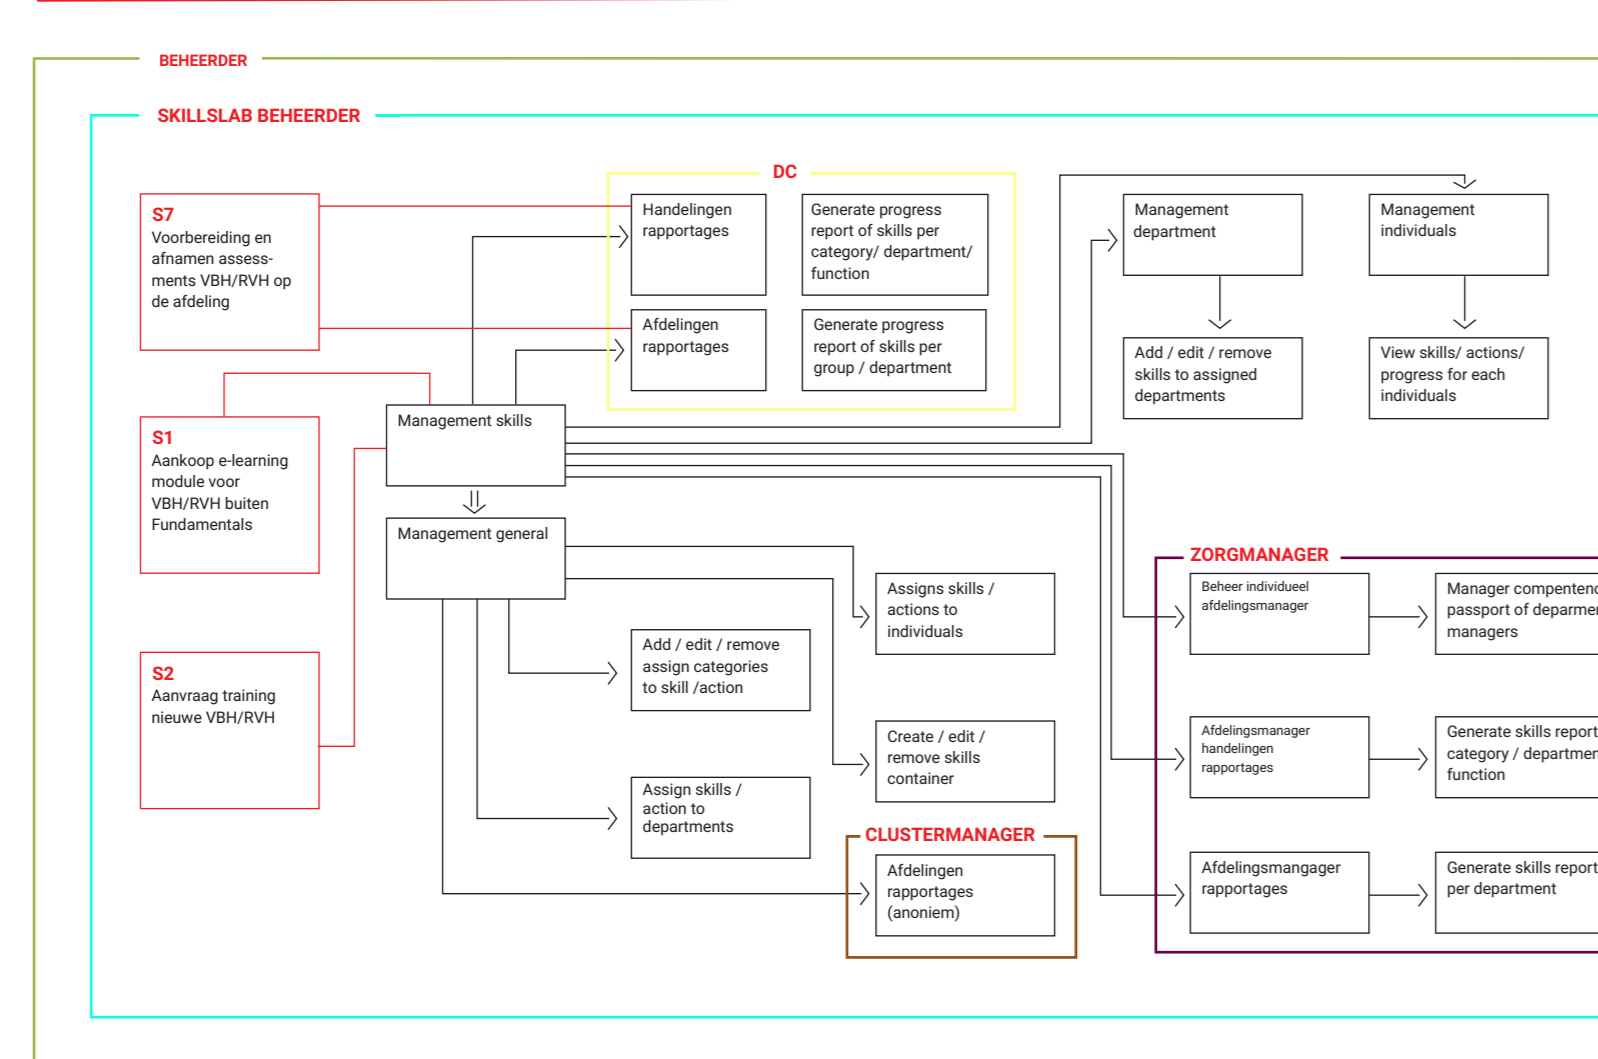

System Beheerder (help desk)

Jaar overzicht editor

Editor

Nieuws bericht editor

LMS beheerder

Skillslab beheerder

Clustermanager

Zorgmanager

DC

Gebruiker

Docent

SYSTEM PROCESS HOH ACADEMY - WEBSITE