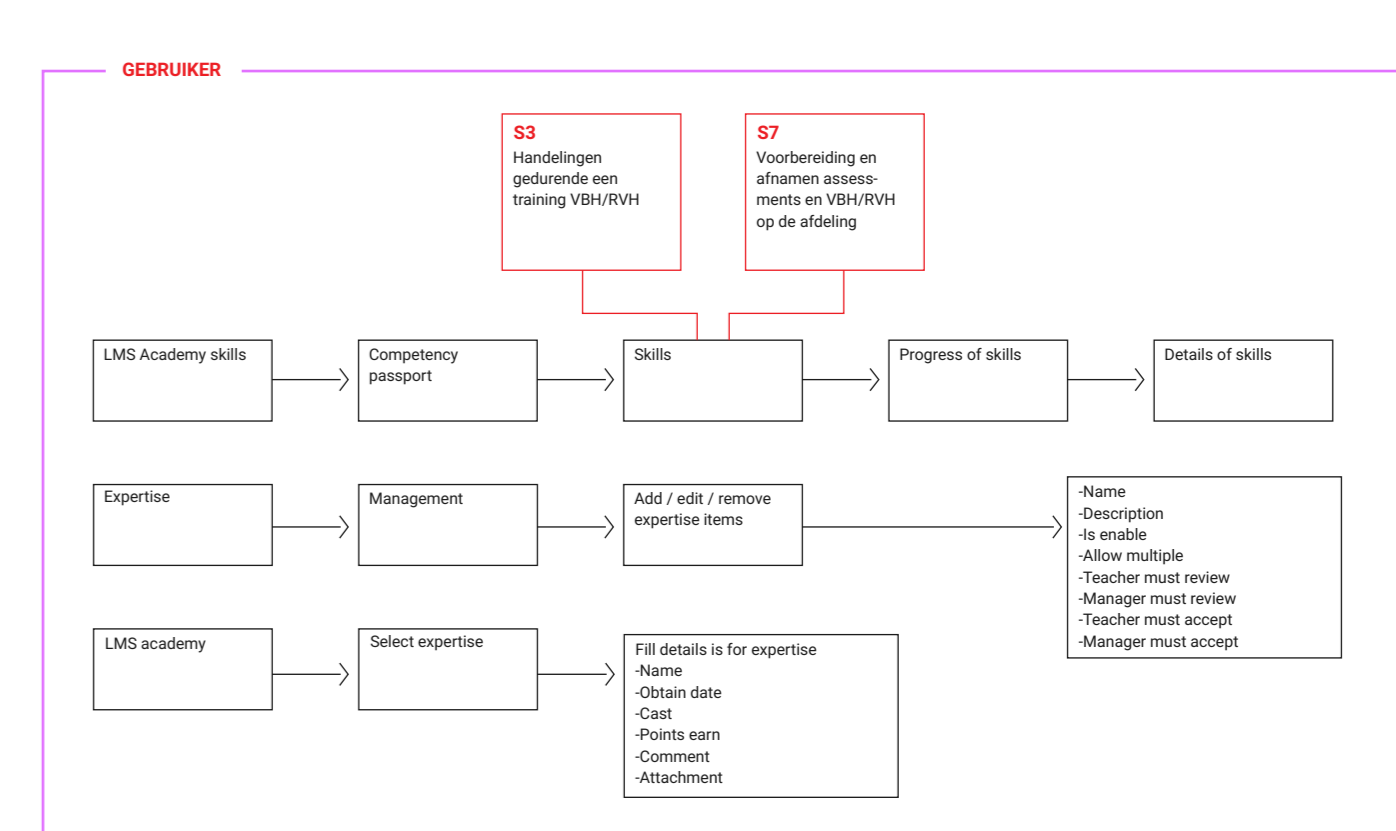

System Beheerder (help desk)

Jaar overzicht editor

Editor

Nieuws bericht editor

LMS beheerder

Skillslab beheerder

Clustermanager

Zorgmanager

DC

Gebruiker

Docent

SYSTEM PROCESS HOH ACADEMY - WEBSITE