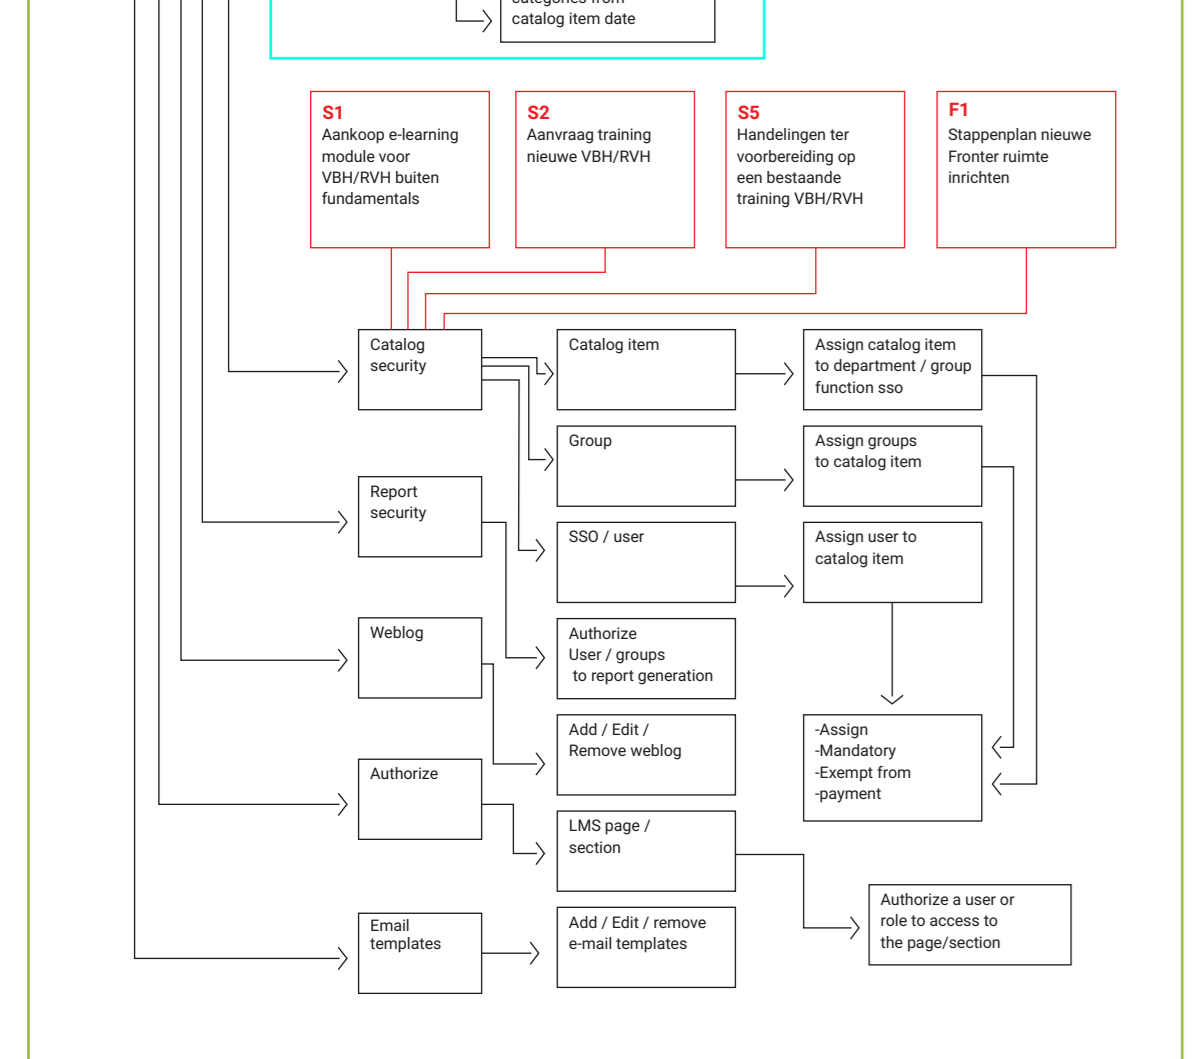

System Beheerder (help desk)

Jaar overzicht editor

Editor

Nieuws bericht editor

LMS beheerder

Skillslab beheerder

Clustermanager

Zorgmanager

DC

Gebruiker

Docent

SYSTEM PROCESS HOH ACADEMY - WEBSITE