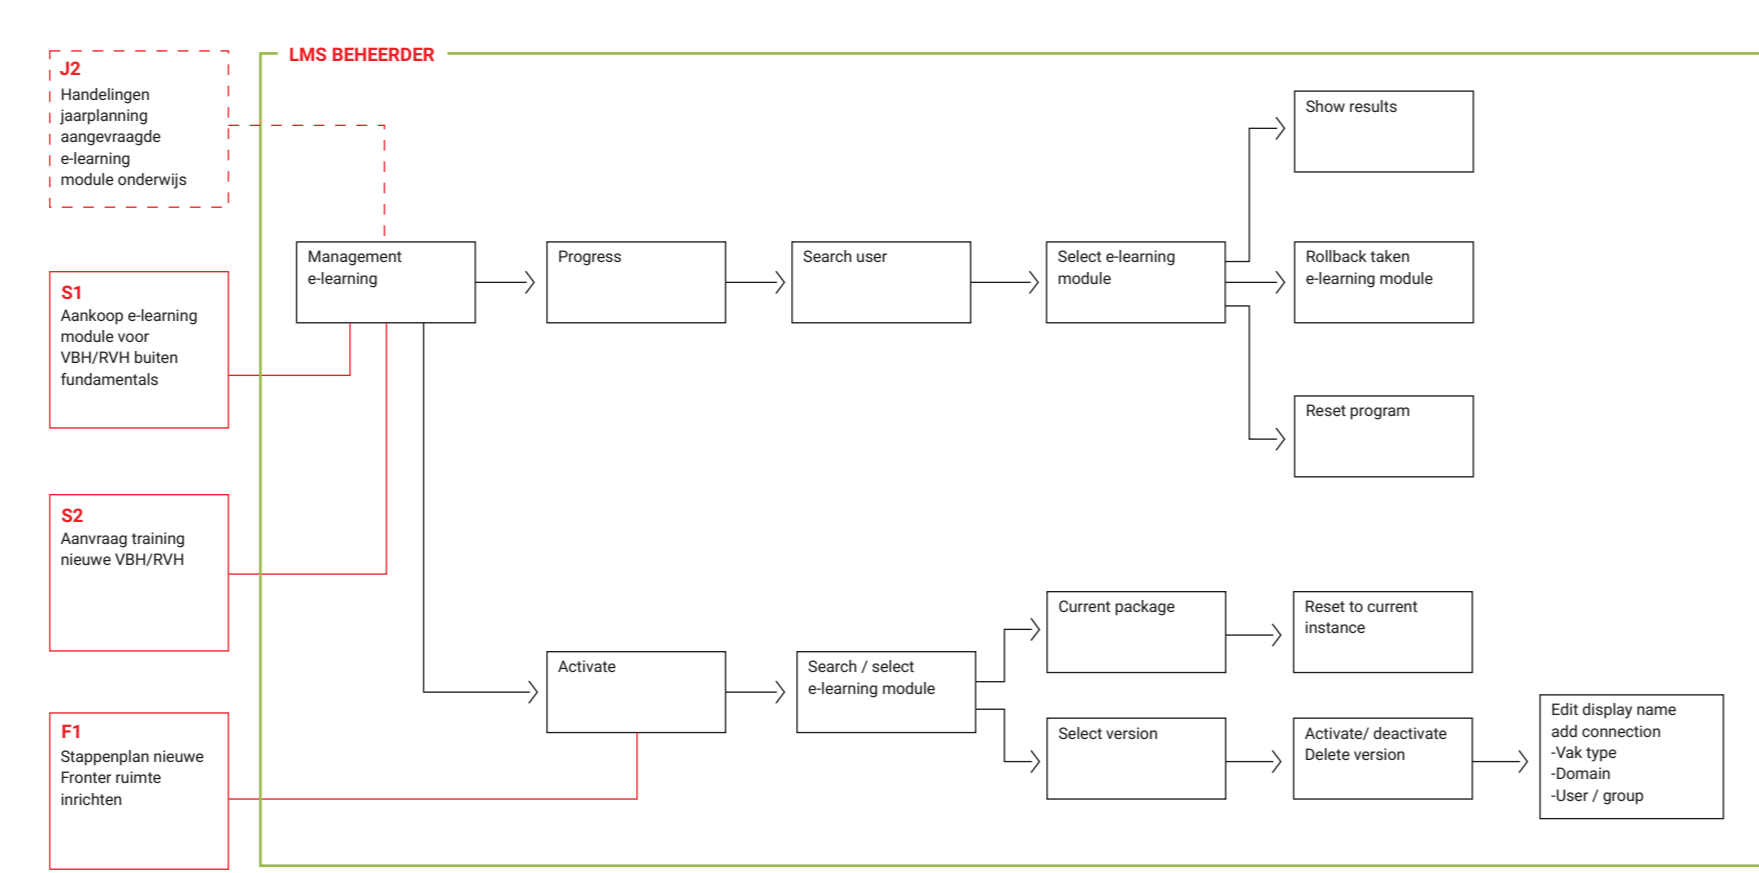

System Beheerder (help desk)

Jaar overzicht editor

Editor

Nieuws bericht editor

LMS beheerder

Skillslab beheerder

Clustermanager

Zorgmanager

DC

Gebruiker

Docent

SYSTEM PROCESS HOH ACADEMY - WEBSITE