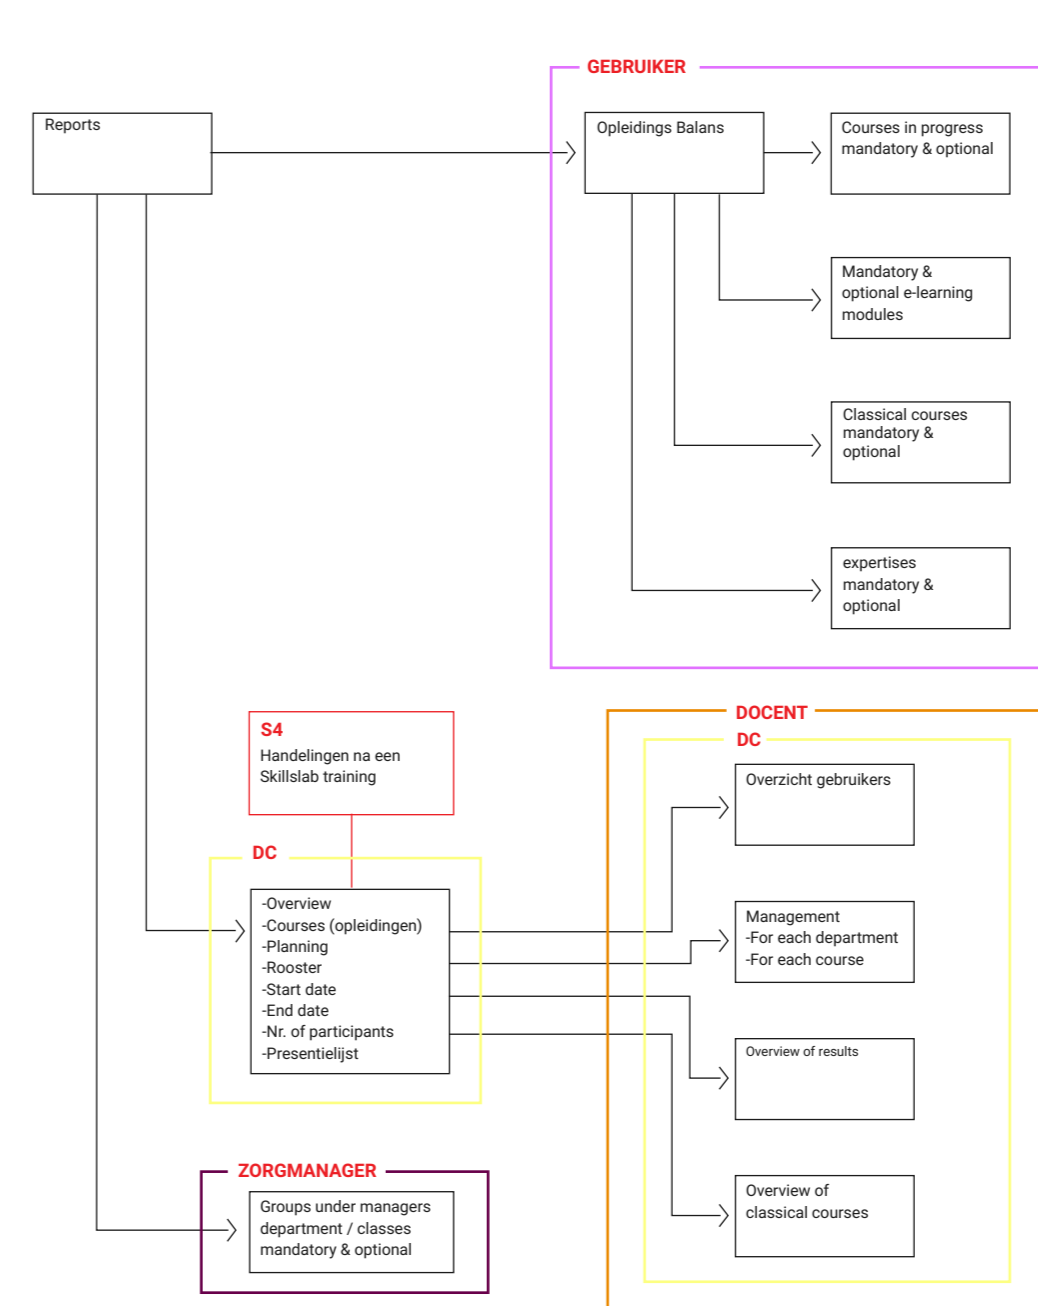

System Beheerder (help desk)

Jaar overzicht editor

Editor

Nieuws bericht editor

LMS beheerder

Skillslab beheerder

Clustermanager

Zorgmanager

DC

Gebruiker

Docent

SYSTEM PROCESS HOH ACADEMY - WEBSITE